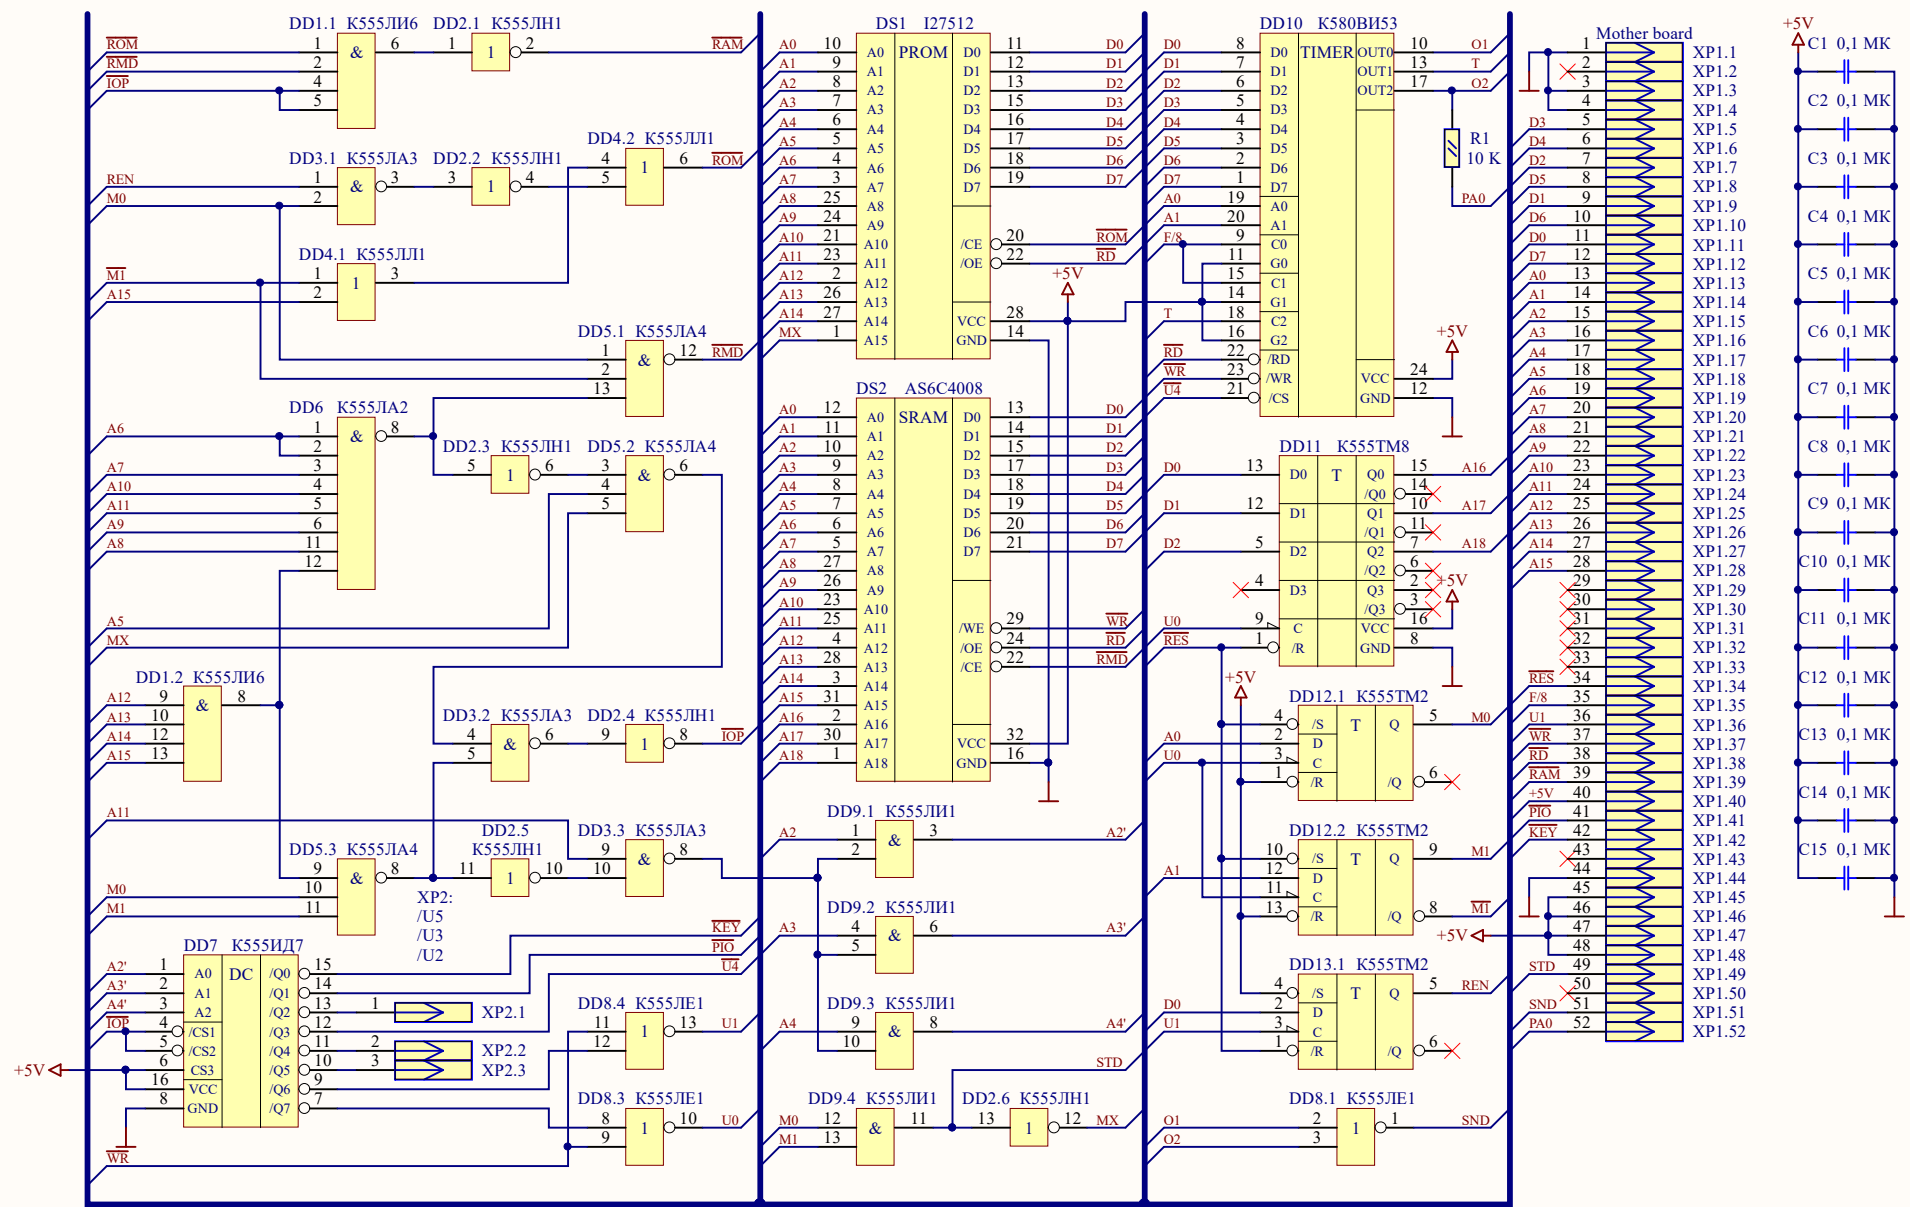

C

C

D

D

Mode #0 0000...FFDF - RAM, FFE0...FFFF - IOP
 Mode #1 RAMD 0000...FFBF - RAMD, FFC0...FFDF - RAM, FFE0...FFFF - IOP
 Mode #2 ROMD 0000...BFBF - ROMD, C000...FFDF - RAM, FFE0...FFFF - IOP
 Mode #3 ROMD 0000...7FFF - ROMD, 8000...EFFF - RAM, F000...FFFF - IOP (default)